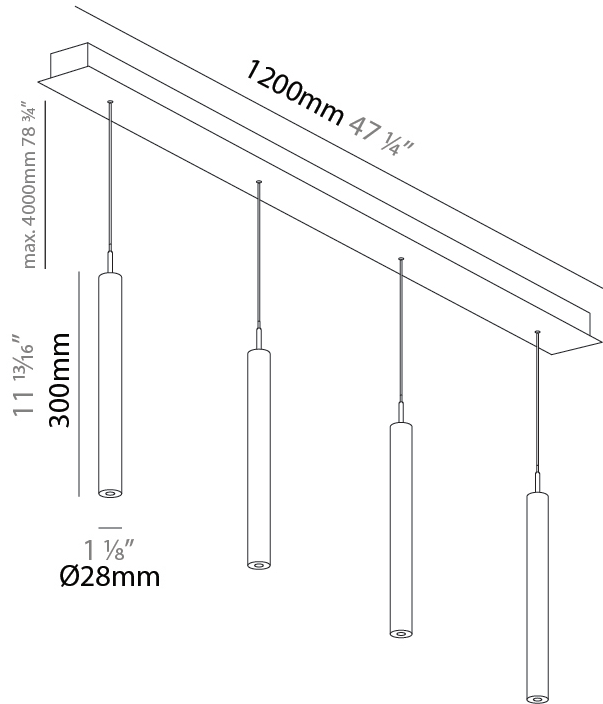

GENERAL

Series: G-Mini Channel
Subseries: G-Mini Channel Hangover
Partner: Prolicht
Division: Architectural
Installation: Suspension
Product Type: Clusters
Mounting Location: Ceiling
Light Distribution: Direct

PHYSICAL

Shape: Cylinder
Diameter (mm): 28
Diameter (in): 1 1/8
Length (mm): 1200
Length (in): 47 1/4
Height (mm): 300
Height (in): 11 13/16

Diffuser: Shine Ring - NOR / OPL / YEL / ORA / RED / BLU / GRN
Fixture Finish: SSR / BKV / CWI / CRY / HAB / UFT / ITA / RUA / FTG / MYG / LOD / PUS / FRO / FUP / KIA / POP / BLS / SPG / MEY / GOH / CHC / COM / ABZ / JAG / OBR / MOS / ROR
Accent Finish: NOF / COP / MIR / SSS
Fixture Material: Extruded Aluminum / Steel
Cable Details: 2000mm/78 3/4" / 4000mm/157 1/2" - Cable, Black, Green, Orange, Red, White

ELECTRICAL

Lamp Type: LED (Zhaga Standard)
Input Wattage (W): 26
Total Output Wattage (W): 23.7
Dimming: Tri-Mode (Non-Dimming and Phase Dimming (120Vac only) and 0-10V Dimming)
Driver Included: Yes
Driver Location: Integrated
Driver Type: Constant Current - Universal
Driver Class: Class 2
Input Voltage (V): 120 - 277

LED

Color Temperature (°K): 2700 / 3000 / 3500 / 4000
Max. Delivered Lumen (lm): 1557 / 1421 / 1499 / 1450
Nominal Lumen (lm): 1840 / 1949 / 2057 / 2112
CRI: >90 CRI
Lamp Life (hrs): 50000

OPTICAL

Beam Angle: 32 / 58

RATINGS AND CERTIFICATIONS

Certified By: Certified for North American Standards
IP rating: IP20