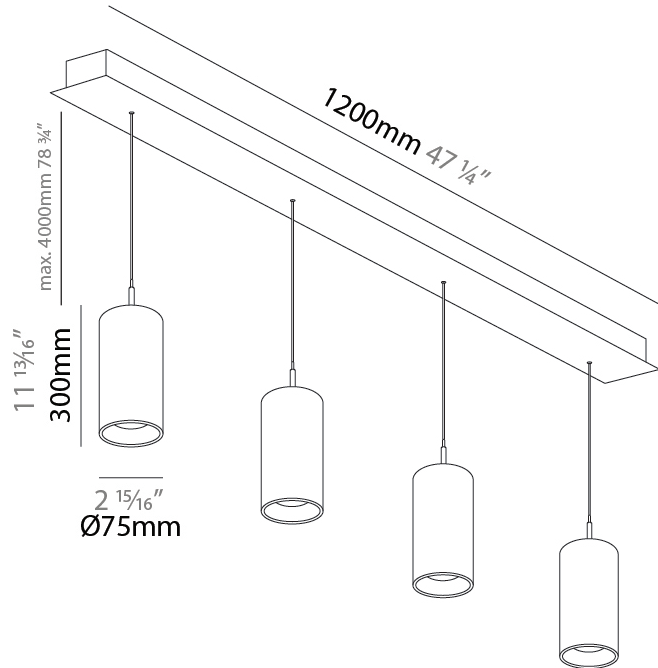

GENERAL

Series: G-Mini Channel
Subseries: G-Mini Channel Hangover
Partner: Prolicht
Division: Architectural
Installation: Suspension
Product Type: Clusters
Mounting Location: Ceiling
Light Distribution: Direct

PHYSICAL

Shape: Cylinder
Diameter (mm): 75
Diameter (in): 2 ¹⁵/₁₆
Length (mm): 1200
Length (in): 47 ¹/₄
Height (mm): 150
Height (in): 5 ⁷/₈
Diffuser: Shine Ring - NOR / OPL / YEL / ORA / RED / BLU / GRN
Fixture Finish: SSR / BKV / CWI / CRY / HAB / UFT / ITA / RUA / FTG / MYG / LOD / PUS / FRO / FUP / KIA / POP / BLS / SPG / MEY / GOH / CHC / COM / ABZ / JAG / OBR / MOS / ROR
Accent Finish: NOF / COP / MIR / SSS
Fixture Material: Extruded Aluminum / Steel
Cable Details: 2000mm/78 3/4" / 4000mm/157 1/2" - Cable, Black, Green, Orange, Red, White

ELECTRICAL

Lamp Type: LED (Zhaga Standard)
Input Wattage (W): 26
Total Output Wattage (W): 23.7
Dimming: Non-Dimmable
Driver Included: Yes
Driver Location: Integrated
Driver Type: Constant Current - Universal
Driver Class: Class 2
Input Voltage (V): 120 - 277

LED

Color Temperature (°K): 2700 / 3000 / 3500 / 4000
Max. Delivered Lumen (lm): 1557 / 1649 / 1740 / 1787
Nominal Lumen (lm): 1840 / 1949 / 2057 / 2112
CRI: >90 CRI
Lamp Life (hrs): 50000

OPTICAL

Beam Angle: 6 / 22 / 38

RATINGS AND CERTIFICATIONS

Certified By: Certified for North American Standards
IP rating: IP20