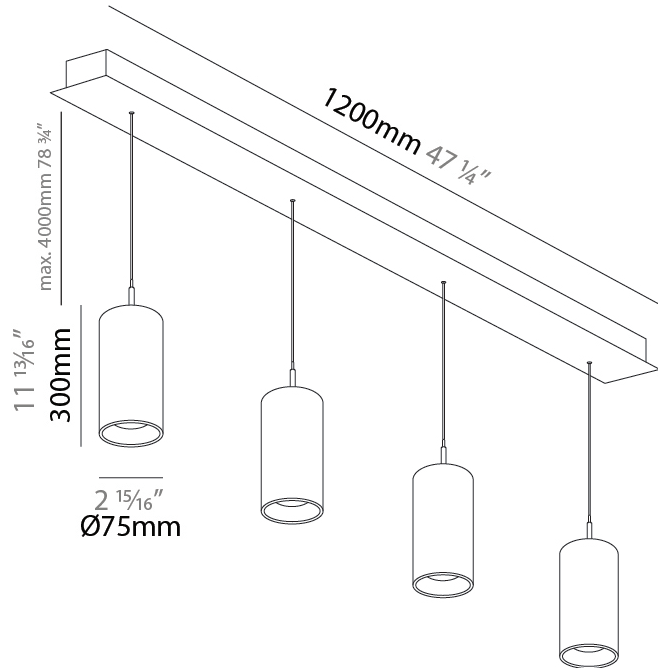

GENERAL

Series: G-Mini Channel
Subseries: G-Mini Channel Hangover
Partner: Prolicht
Division: Architectural
Installation: Suspension
Product Type: Clusters
Mounting Location: Ceiling
Light Distribution: Direct

PHYSICAL

Shape: Cylinder
Diameter (mm): 75
Diameter (in): 2 15/16
Length (mm): 1200
Length (in): 47 1/4
Height (mm): 150
Height (in): 5 7/8
Diffuser: Shine Ring - NOR / OPL / YEL / ORA / RED / BLU / GRN
Fixture Finish: SSR / BKV / CWI / CRY / HAB / UFT / ITA / RUA / FTG / MYG / LOD / PUS / FRO / FUP / KIA / POP / BLS / SPG / MEY / GOH / CHC / COM / ABZ / JAG / OBR / MOS / ROR
Accent Finish: NOF / COP / MIR / SSS
Fixture Material: Extruded Aluminum / Steel
Cable Details: 2000mm/78 3/4" / 4000mm/157 1/2" - Cable, Black, Green, Orange, Red, White

ELECTRICAL

Lamp Type: LED (Zhaga Standard)
Input Wattage (W): 38
Total Output Wattage (W): 34.5
Dimming: Non-Dimmable
Driver Included: Yes
Driver Location: Integrated
Driver Type: Constant Current - Universal
Driver Class: Class 2
Input Voltage (V): 120 - 277

LED

Color Temperature (°K): 2700 / 3000 / 3500 / 4000
Max. Delivered Lumen (lm): Max 3171
Nominal Lumen (lm): Max 4231
CRI: >90 CRI
Lamp Life (hrs): 50000

OPTICAL

Beam Angle: 6 / 22 / 38

RATINGS AND CERTIFICATIONS

Certified By: Certified for North American Standards
IP rating: IP20