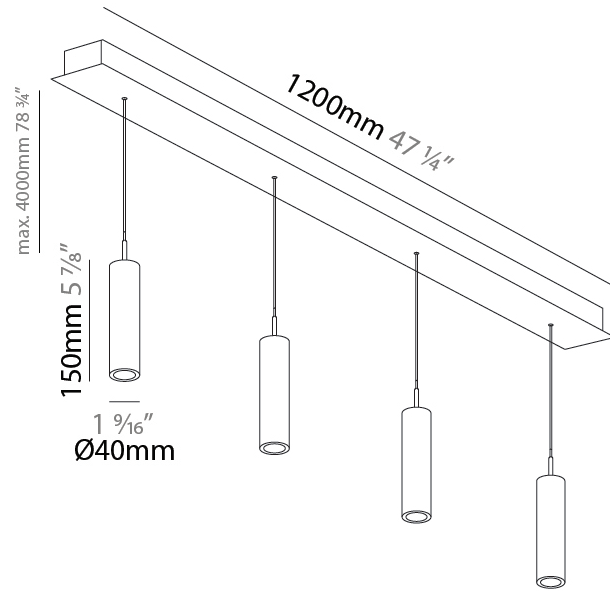

GENERAL

Series: G-Mini Channel
Subseries: G-Mini Channel Hangover
Partner: Prolicht
Division: Architectural
Installation: Suspension
Product Type: Clusters
Mounting Location: Ceiling
Light Distribution: Direct

PHYSICAL

Shape: Cylinder
Diameter (mm): 40
Diameter (in): 1 9/16
Length (mm): 1200
Length (in): 47 1/4
Height (mm): 150
Height (in): 5 7/8

Diffuser: Shine Ring - NOR / OPL / YEL / ORA / RED / BLU / GRN
Fixture Finish: SSR / BKV / CWI / CRY / HAB / UFT / ITA / RUA / FTG / MYG / LOD / PUS / FRO / FUP / KIA / POP / BLS / SPG / MEY / GOH / CHC / COM / ABZ / JAG / OBR / MOS / ROR
Accent Finish: NOF / COP / MIR / SSS
Fixture Material: Extruded Aluminum / Steel
Cable Details: 2,000mm/78 3/4" / 4,000mm/157 1/2" - Cable, Black, Green, Orange, Red, White

ELECTRICAL

Lamp Type: LED (Zhaga Standard)
Input Wattage (W): 39
Total Output Wattage (W): 35.4
Dimming: Non-Dimmable
Driver Included: Yes
Driver Location: Integrated
Driver Type: Constant Current - Universal
Driver Class: Class 2
Input Voltage (V): 120 - 277

LED

Color Temperature (°K): 2700 / 3000 / 3500 / 4000
Max. Delivered Lumen (lm): 2776 / 2904 / 3012 / 3080
Nominal Lumen (lm): 3878 / 4056 / 4206 / 4301
CRI: >90 CRI
Lamp Life (hrs): 50000

OPTICAL

Beam Angle: 40 / 52

RATINGS AND CERTIFICATIONS

Certified By: Certified for North American Standards
IP rating: IP20