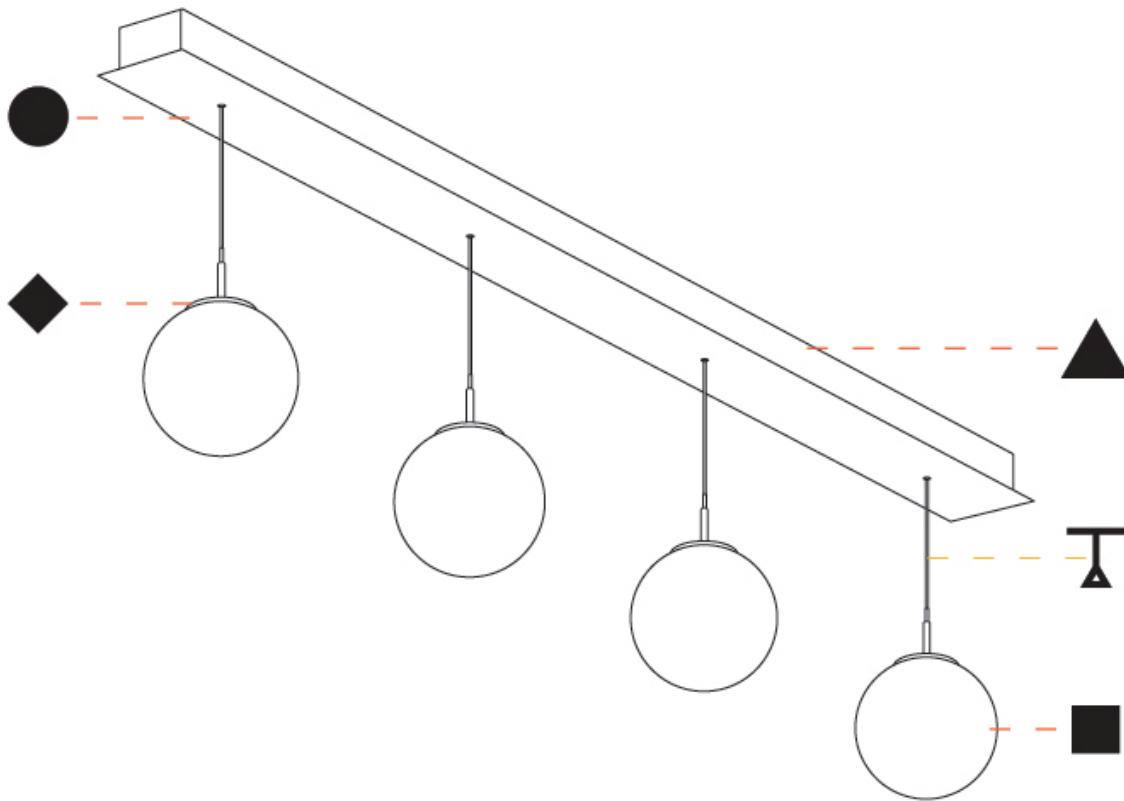

G-MINI CHANNEL BILO SUSPENSION

A300645-

PROJECT	_____
TYPE	_____
SPECIFIER	_____
QUANTITY	_____
DATE	_____

A