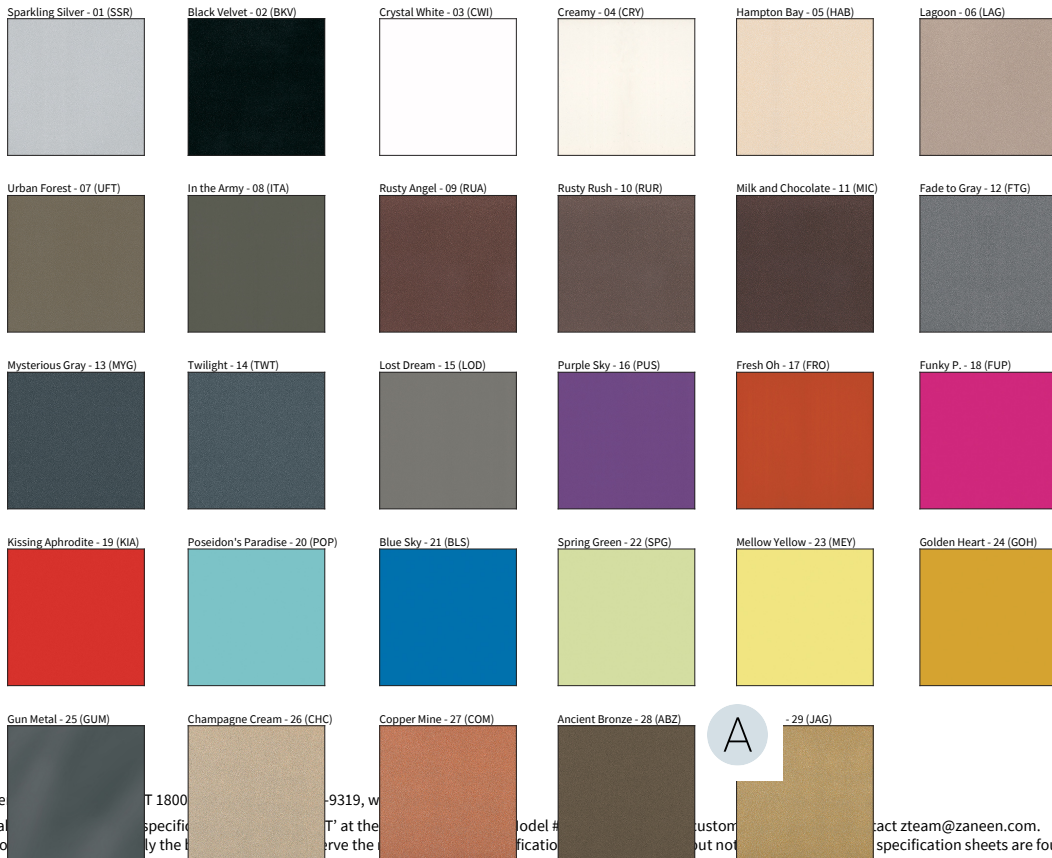

Holder Finish