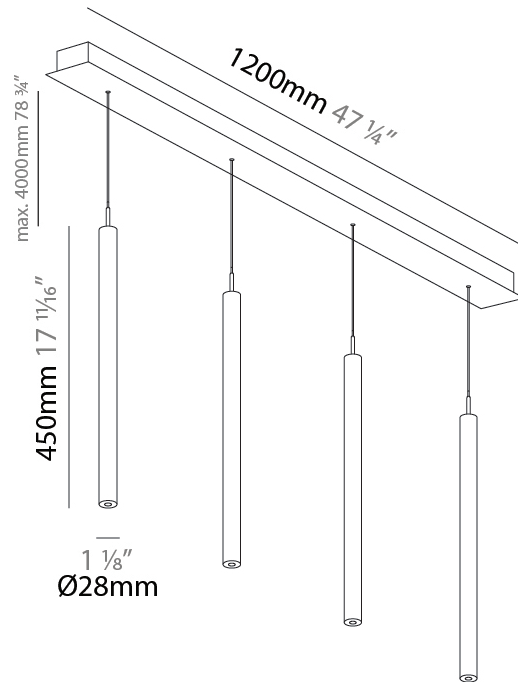

GENERAL

Series: G-Mini Channel
Subseries: G-Mini Channel Hangover
Partner: Prolicht
Division: Architectural
Installation: Suspension
Product Type: Clusters
Mounting Location: Ceiling
Light Distribution: Direct

PHYSICAL

Shape: Cylinder
Diameter (mm): 28
Diameter (in): 1 1/8
Length (mm): 1200
Length (in): 47 1/4
Height (mm): 450
Height (in): 17 11/16

Diffuser: Shine Ring - NOR / OPL / YEL / ORA / RED / BLU / GRN
Fixture Finish: SSR / BKV / CWI / CRY / HAB / UFT / ITA / RUA / FTG / MYG / LOD / PUS / FRO / FUP / KIA / POP / BLS / SPG / MEY / GOH / CHC / COM / ABZ / JAG / OBR / MOS / ROR
Accent Finish: NOF / COP / MIR / SSS
Fixture Material: Extruded Aluminum / Steel
Cable Details: 2000mm/78 3/4" / 4000mm/157 1/2" - Cable, Black, Green, Orange, Red, White

ELECTRICAL

Lamp Type: LED (Zhaga Standard)
Input Wattage (W): 26
Total Output Wattage (W): 23.7
Dimming: Tri-Mode (Non-Dimming and Phase Dimming (120Vac only) and 0-10V Dimming)
Driver Included: Yes
Driver Location: Integrated
Driver Type: Constant Current - Universal
Driver Class: Class 2
Input Voltage (V): 120 - 277

LED

Color Temperature (°K): 2700 / 3000 / 3500 / 4000
Max. Delivered Lumen (lm): 1557 / 1421 / 1499 / 1450
Nominal Lumen (lm): 1840 / 1949 / 2057 / 2112
CRI: >90 CRI
Lamp Life (hrs): 50000

OPTICAL

Beam Angle: 32 / 58

RATINGS AND CERTIFICATIONS

Certified By: Certified for North American Standards
IP rating: IP20