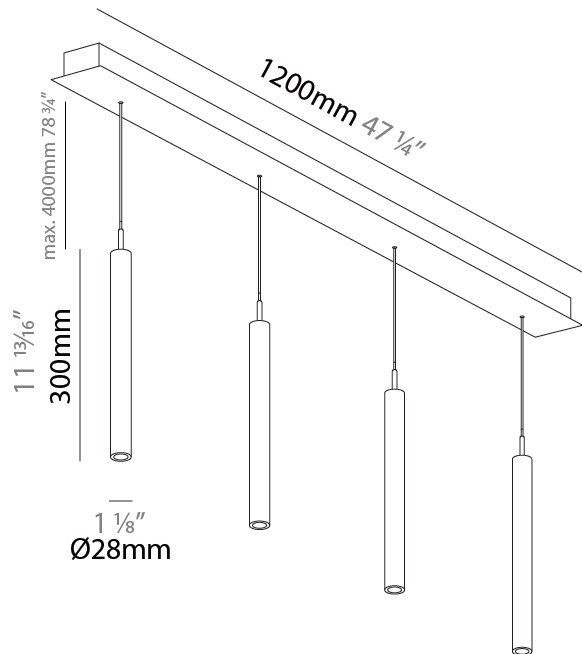

GENERAL

Series: G-Mini Channel
Subseries: G-Mini Channel Hangover
Partner: Prolicht
Division: Architectural
Installation: Suspension
Product Type: Clusters
Mounting Location: Ceiling
Light Distribution: Direct

PHYSICAL

Shape: Cylinder
Diameter (mm): 28
Diameter (in): 1 1/8"
Length (mm): 1200
Length (in): 47 1/4"
Height (mm): 300
Height (in): 11 13/16"

Diffuser: Shine Ring - NOR / OPL / YEL / ORA / RED / BLU / GRN
Fixture Finish: SSR / BKV / CWI / CRY / HAB / UFT / ITA / RUA / FTG / MYG / LOD / PUS / FRO / FUP / KIA / POP / BLS / SPG / MEY / GOH / CHC / COM / ABZ / JAG / OBR / MOS / ROR
Accent Finish: NOF / COP / MIR / SSS
Fixture Material: Extruded Aluminum / Steel
Cable Details: 2000mm/78 3/4" / 4000mm/157 1/2" - Cable, Black, Green, Orange, Red, White

ELECTRICAL

Lamp Type: LED (Zhaga Standard)
Input Wattage (W): 26
Total Output Wattage (W): 23.7
Dimming: Tri-Mode (Non-Dimming and Phase Dimming (120Vac only) and 0-10V Dimming)
Driver Included: Yes
Driver Location: Integrated
Driver Type: Constant Current - Universal
Driver Class: Class 2
Input Voltage (V): 120 - 277

LED

Color Temperature (°K): 2700 / 3000 / 3500 / 4000
Max. Delivered Lumen (lm): 1546 / 1615 / 1705 / 1751
Nominal Lumen (lm): 1840 / 1949 / 2057 / 2112
CRI: >90 CRI
Lamp Life (hrs): 50000

OPTICAL

Beam Angle: 20 / 26 / 56

RATINGS AND CERTIFICATIONS

Certified By: Certified for North American Standards
IP rating: IP20